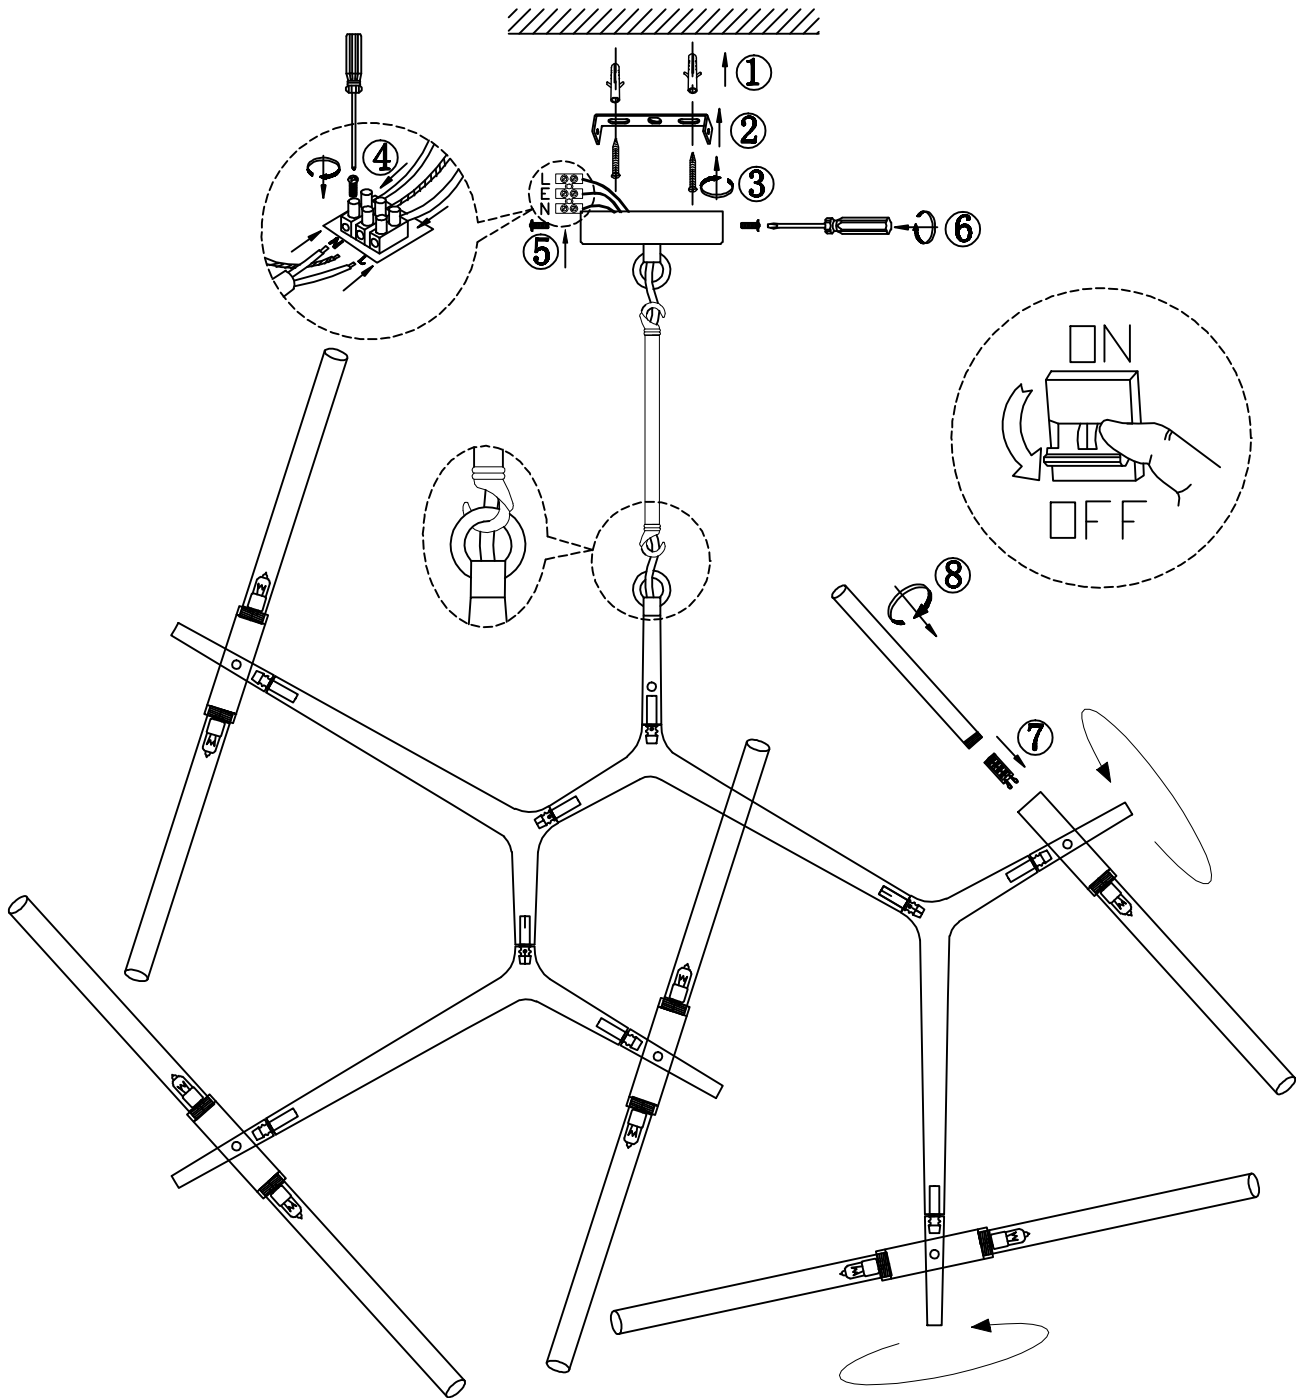

9078/10

1. Rated Voltage: AC220~240V
2. Frequency: 50~60Hz
3. light source: G9 LED 10W
4. Material: Metal, Glass